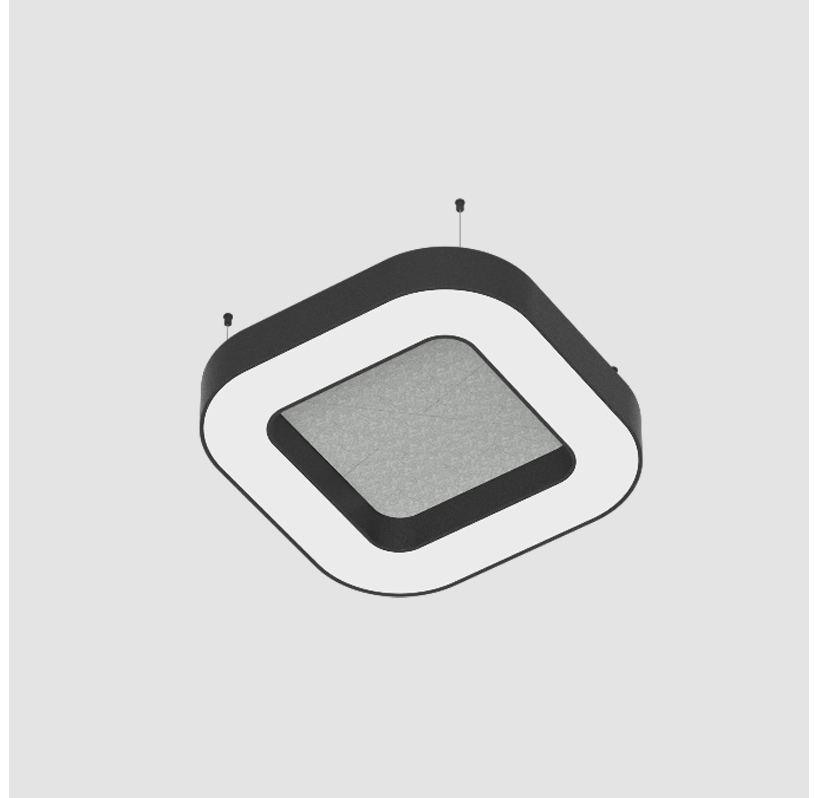

GENERAL

Series: Quantum Acoustic
Brand: Prolicht
Division: Architectural
Mounting Type: Suspension
Mounting Location: Ceiling
Subcategory: Acoustic

PHYSICAL

Shape: Round
Length (mm): 800
Length (in): 31 ½
Width (mm): 800
Width (in): 31 ½
Height (mm): 120
Height (in): 4 ¾
Light Distribution: Direct
Diffuser: [PMMA - Opal / Micro-Prism](#)
Fixture Finish: [SSR / BKV / CWI / CRY / HAB / UFT / ITA / RUA / FTG / MYG / LOD / PUS / FRO / FUP / KIA / POP / BLS / SPG / MEY / GOH / GUM / CHC / COM / ABZ / JAG / OBR / MOS / ROR](#)
Accent Finish: [ANC / ASH / BNA / BTC / BZE / CEL / EGG / EVG / FOG / FOS / FST / FUA / IRI / IRO / KHA / LIC / LIM / MER / MSN / MUS / ONX / PEA / PLU / POL / PPY / RAY / ROY / RST / STE / SWD / TAN / TAU](#)
Fixture Material: Aluminum
Cable Details: [2 000mm / 78 3/4" or 6 000mm / 236 1/4" Transparent Cable](#)

ELECTRICAL

Lamp Type: LED (Zhaga Standard)
Input Wattage (W): 118
Total Output Wattage (W): 107.3
Dimming: [Non-Dimmable](#)
Driver Included: Yes
Driver Location: Integrated
Driver Type: Constant Current - Universal
Driver Class: Class 2
Input Voltage (V): 120 - 277

LED

Color Temperature (°K): [2700 / 3000 / 3500 / 4000](#)
Max. Delivered Lumen (lm): 3319 / 3435 / 4034 / 3493
Nominal Lumen (lm): 5107 / 5285 / 6206 / 5373
CRI: >90 CRI
Lamp Life (hrs): 50000

OPTICAL

RATINGS AND CERTIFICATIONS

Certified By: CSA Certified to UL and CSA Standards
IP rating: IP20