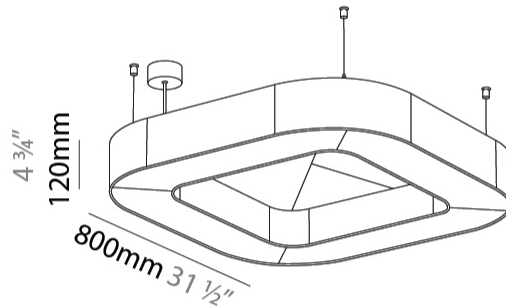

GENERAL

Series: Quantum Acoustic
Brand: Prolicht
Division: Architectural
Mounting Type: Suspension
Mounting Location: Ceiling
Subcategory: Acoustic

PHYSICAL

Shape: Round
Length (mm): 800
Length (in): 31 ½
Width (mm): 800
Width (in): 31 ½
Height (mm): 120
Height (in): 4 ¾
Light Distribution: Direct
Diffuser: [PMMA - Opal / Micro-Prism](#)
Fixture Finish: [SSR / BKV / CWI / CRY / HAB / UFT / ITA / RUA / FTG / MYG / LOD / PUS / FRO / FUP / KIA / POP / BLS / SPG / MEY / GOH / GUM / CHC / COM / ABZ / JAG / OBR / MOS / ROR](#)
Accent Finish: [ANC / ASH / BNA / BTC / BZE / CEL / EGG / EVG / FOG / FOS / FST / FUA / IRI / IRO / KHA / LIC / LIM / MER / MSN / MUS / ONX / PEA / PLU / POL / PPY / RAY / ROY / RST / STE / SWD / TAN / TAU](#)
Fixture Material: Aluminum
Cable Details: [2 000mm / 78 3/4" or 6 000mm / 236 1/4" Transparent Cable](#)

ELECTRICAL

Lamp Type: LED (Zhaga Standard)
Input Wattage (W): 118
Total Output Wattage (W): 107.3
Dimming: [Non-Dimmable](#)
Driver Included: Yes
Driver Location: Integrated
Driver Type: Constant Current - Universal
Driver Class: Class 2
Input Voltage (V): 120 - 277

LED

Color Temperature (°K): [2700 / 3000 / 3500 / 4000](#)
Max. Delivered Lumen (lm): 3319 / 3435 / 4034 / 3493
Nominal Lumen (lm): 5107 / 5285 / 6206 / 5373
CRI: >90 CRI
Lamp Life (hrs): 50000

OPTICAL

RATINGS AND CERTIFICATIONS

Certified By: CSA Certified to UL and CSA Standards
IP rating: IP20